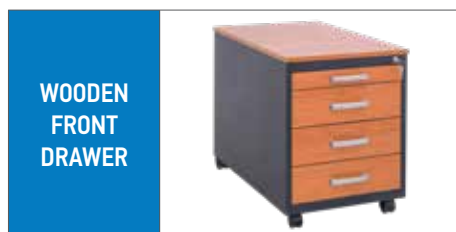

FEATURES

- » Durable Welded Metal Construction
- » Electrostatic Powder Coating
- » 25 mm Wooden Top
- » Levelling Feet
- » Full Size Gooseneck Handle
- » Drawers on Full-Extension Telescopic Slides
- » Suspension File Support in Deep Drawer
- » Adjustable Suspension File Bar in Deep Drawer
- » Plastic Dividers on Shallow Drawers
- » Central Locking System
- » 2.000 Differs Square Head Pedestal Lock with 2 Keys
- » Key Duplicate Support
- » Masterkey Support
- » Packaging: Nylon Bag + Corrugated Carton

OPTIONAL

- » Pen Tray for Standard Models
- » Wooden Front Drawers
- » Wheel Combination Lock

STANDARD METAL COLORS FOR THIS RANGE

STANDARD MELAMINE COLORS FOR THIS RANGE

- » Non-standard colors are available with price difference (extra charge)
- » Production codes are referring items completely in color Grey 7035