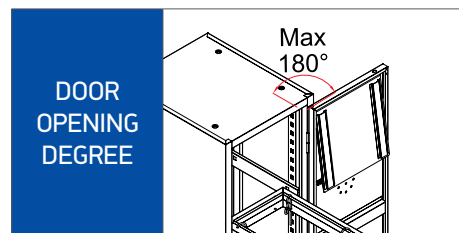

FEATURES

- » Durable Welded Metal Construction
- » Electrostatic Powder Coating
- » Wall Mounting Hole on Rear Top
- » Reinforced Doors with Semi-Concealed Hinges and Anti-Noise Plastic Buffers
- » Hinged Small Lid on Top with Magnet for Garment Input
- » Telescopic Frame with Bag Hook
- » Slots on Door for Air Circulation
- » 2.000 Differs Round Head Camlock with 2 Keys
- » Key Duplicate Support
- » Masterkey Support
- » Packaging: Nylon Bag + Corrugated Carton

STANDARD COLORS FOR THIS RANGE

- » Non-standard colors are available with price difference (extra charge)
- » Production codes are referring items completely in color Grey 7035

OPTIONAL

- » 200 mm Sloping Roof [Fixing by Bolt]
- » 100 mm Base [Fixing by Bolt]
- » 100 mm Feet [Welded or Fixing by Bolt on Request]
- » 100 mm Framed Feet [Fixing by Bolt]

view		
catalogue code	GRC/1.1840	GRC/1.1860
production code	152M0801-00020	152M0801-00021
no of door	1	1
no of shelf	1	1
height (mm)	1800	1800
width (mm)	415	600
depth (mm)	500	500

ACCESSORIES / ROOF				
catalogue code	production code	height	width	depth
WRR.40	152M9909-00046	200	415	500
WRR.60	152M9909-00012	200	600	500

* Bag is not supplied