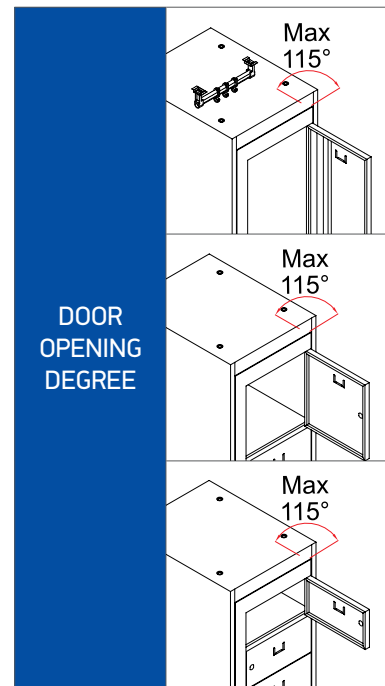

FEATURES

- » Durable Welded Metal Construction
- » Electrostatic Powder Coating
- » Wall Mounting Holes on Rear Top
- » Stamped Label Holder on Doors
- » Air Slots on Back for Air Circulation
- » Master Door
- » 2.000 Differs Round Head Camlock with 2 Keys
- » Key Duplicate Support
- » Masterkey Support
- » Packaging: Nylon Bag + Corrugated Carton

OPTIONAL

- » 200 mm Sloping Roof [Fixing by Bolt]
- » 100 mm Base [Fixing by Bolt]
- » 100 mm Feet [Welded or Fixing by Bolt on Request]
- » 100 mm Framed Feet [Fixing by Bolt]
- » Wheel Combination Lock

STANDARD COLORS FOR THIS RANGE

» Non-standard colors are available with price difference (extra charge)
» Production codes are referring items completely in color Grey 7035

Monoblock

Powder Coated

Aeration

Key Lock

Cleaning

Warranty