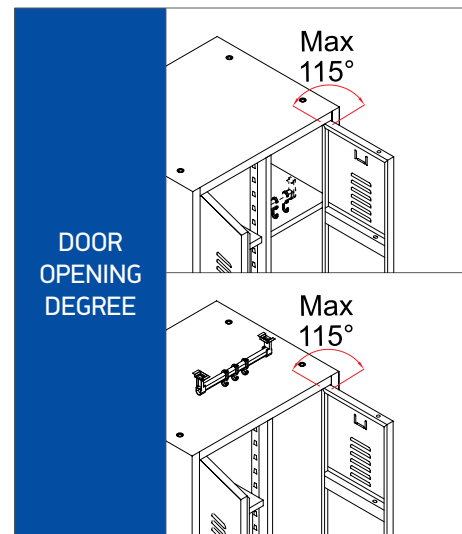

FEATURES

- » Durable Welded Metal Construction
- » Electrostatic Powder Coating
- » Wall Mounting Holes on Rear Top
- » Full or Half Divider Models
- » Adjustable Shelves on Left
- » Top Shelf with Coat Rail and Hook on Right
- » Reinforced Doors with Concealed Hinges and Anti-Noise Plastic Buffers
- » Stamped Label Holder on Door
- » Louvered Doors for Air Circulation
- » 2.000 Differs Round Head Camlock with 2 Keys
- » Key Duplicate Support
- » Masterkey Support
- » Packaging: Nylon Bag + Corrugated Carton

OPTIONAL

- » 2.000 Differs 3 Point Round Head Camlock with 2 Keys
- » 200 mm Sloping Roof [Fixing by Bolt]
- » 100 mm Base [Fixing by Bolt]
- » 100 mm Feet [Welded or Fixing by Bolt on Request]

STANDARD COLORS FOR THIS RANGE

» Non-standard colors are available with price difference (extra charge)
» Production codes are referring items completely in color Grey 7035

Monoblock

Powder Coated

Aeration

Key Lock

Cleaning

Warranty