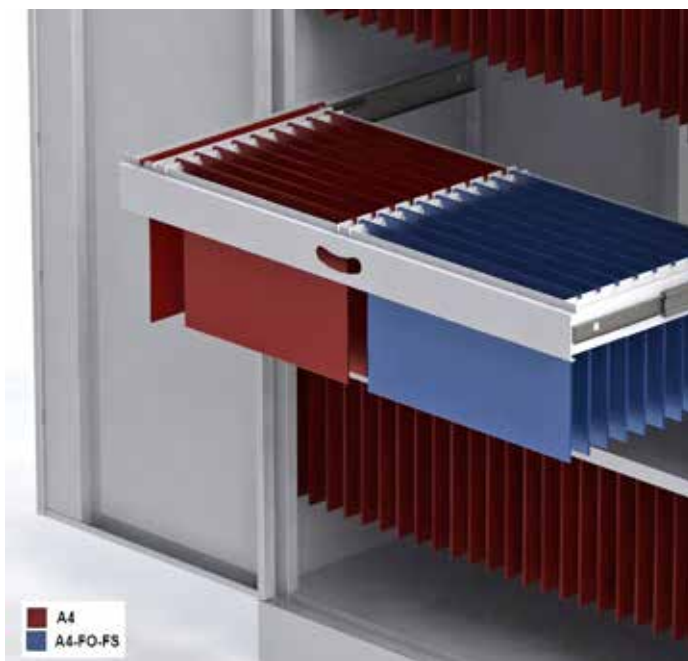

ROLL-OUT ACCESSORIES

view						
catalogue code	TLF/FLC/FP.9242	TLF/FLC/FP.1242	TLD/FLC/FP.9242	TLD/FLC/FP.1242	TLS/FLC/FP.9242	TLS/FLC/FP.1242
production code	152M9901-00010	152M9901-00011	152M9901-00012	152M9901-00013	152M9901-00014	152M9901-00015
item	telescopic frame		telescopic drawer		telescopic shelf	
for cabinets	916(w)*422(d)	1200(w)*422(d)	916(w)*422(d)	1200(w)*422(d)	916(w)*422(d)	1200(w)*422(d)