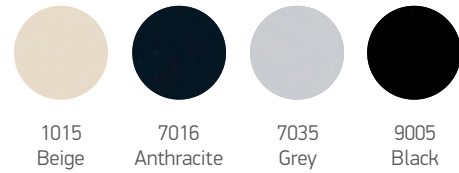

OPTIONAL

- » Inner Cupboard
- » Goose Neck Doors
- » Swan Neck Doors
- » Wheel Combination Lock
- » Same Lock Number

STANDARD COLORS FOR THIS RANGE

- » Non-standard colors are available with price difference (extra charge)
- » Production codes are referring items completely in color Grey 7035