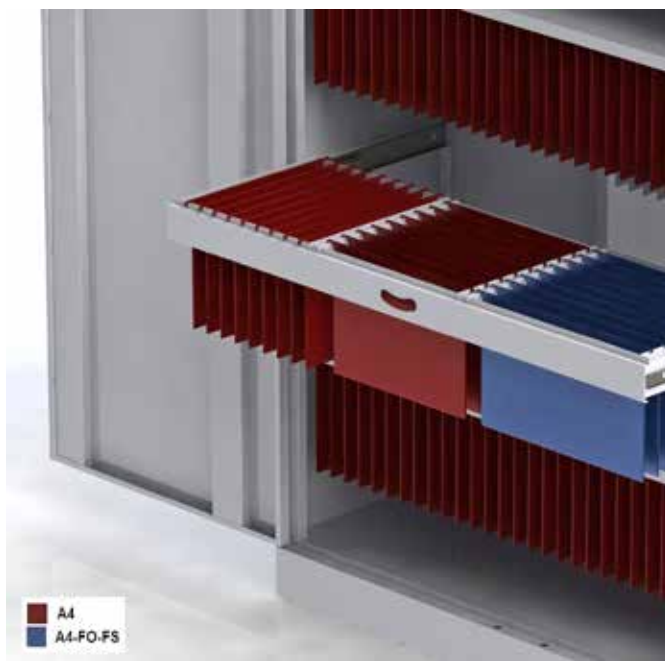

ROLL-OUT ACCESSORIES

view						
catalogue code	TLF/FLC/FP.9242	TLF/FLC/FP.1242	TLD/FLC/FP.9242	TLD/FLC/FP.1242	TLS/FLC/FP.9242	TLS/FLC/FP.1242
production code	152M9901-00010	152M9901-00011	152M9901-00012	152M9901-00013	152M9901-00014	152M9901-00015
item	telescopic frame		telescopic drawer		telescopic shelf	
for cabinets	916(w)*422(d)	1200(w)*422(d)	916(w)*422(d)	1200(w)*422(d)	916(w)*422(d)	1200(w)*422(d)