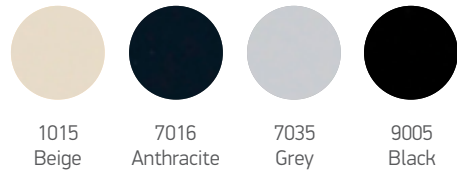

STANDARD METAL COLORS FOR THIS RANGE

STANDARD MELAMINE COLORS FOR THIS RANGE

- » Non-standard colors are available with price difference (extra charge)
- » Production codes are referring items completely in color Grey 7035