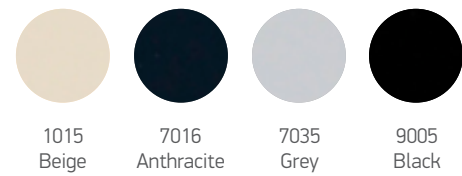

OPTIONAL

- » Plastic Divider for Various Paper Sizes
- » 1500 mm Base
- » 1500 mm Framed Feet
- » 1650 mm Castor
- » Wheel Combination Lock

STANDARD METAL COLORS FOR THIS RANGE

STANDARD MELAMINE COLORS FOR THIS RANGE

- » Non-standard colors are available with price difference (extra charge)
- » Production codes are referring items completely in color Grey 7035

flap rod paper clamp

WHEEL COMBINATON LOCK

Monoblock

Powder Coated