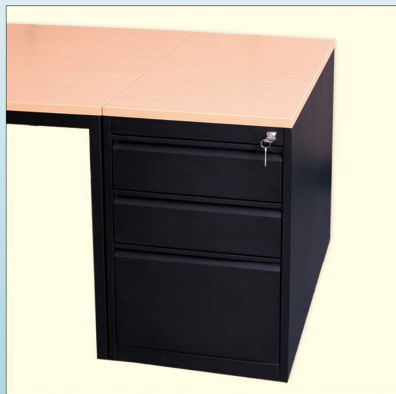

### FEATURES

- Durable Welded Metal Construction
- Electrostatic Powder Coating
- 25 mm Wooden Top
- Levelling Feet
- Full Size Gooseneck Handle
- Drawers on Full-Extension Telescopic Slides
- Suspension File Support in Deep Drawer
- Adjustable Suspension File Bar in Deep Drawer
- Plastic Dividers on Shallow Drawers
- Central Locking System
- 2.000 Differs Square Head Pedestal Lock with 2 Keys
- Masterkey Support
- Packaging: Nylon Bag + Corrugated Carton

### OPTIONAL

- Pen Tray

60 CM DEEP			
view			
code	DNP/S.2	DNP/S.3	DNP/S.4
no of drawers	2 deep	1 deep + 2 shallow	4 shallow
height (cm)	75	75	75
width (cm)	46	46	46
depth (cm)	60	60	60
suspension file size	A4+FOLIO+FS	A4+FOLIO+FS	NA