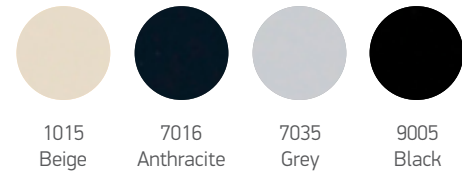

OPTIONAL

- » Wheel Combination Lock

STANDARD METAL COLORS FOR THIS RANGE

STANDARD SHUTTER COLORS FOR THIS RANGE

» Non-standard colors are available with price difference (extra charge)
 » Production codes are referring items completely in color Grey 7035