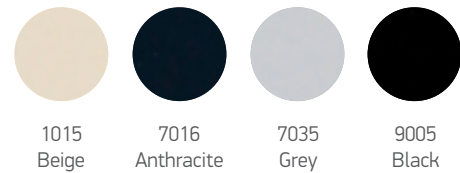

OPTIONAL

- » Chrome-Plated Legs

STANDARD METAL COLORS FOR THIS RANGE

STANDARD MELAMINE COLORS FOR THIS RANGE

- » Non-standard colors are available with price difference (extra charge)
- » Production codes are referring items completely in color Grey 7035