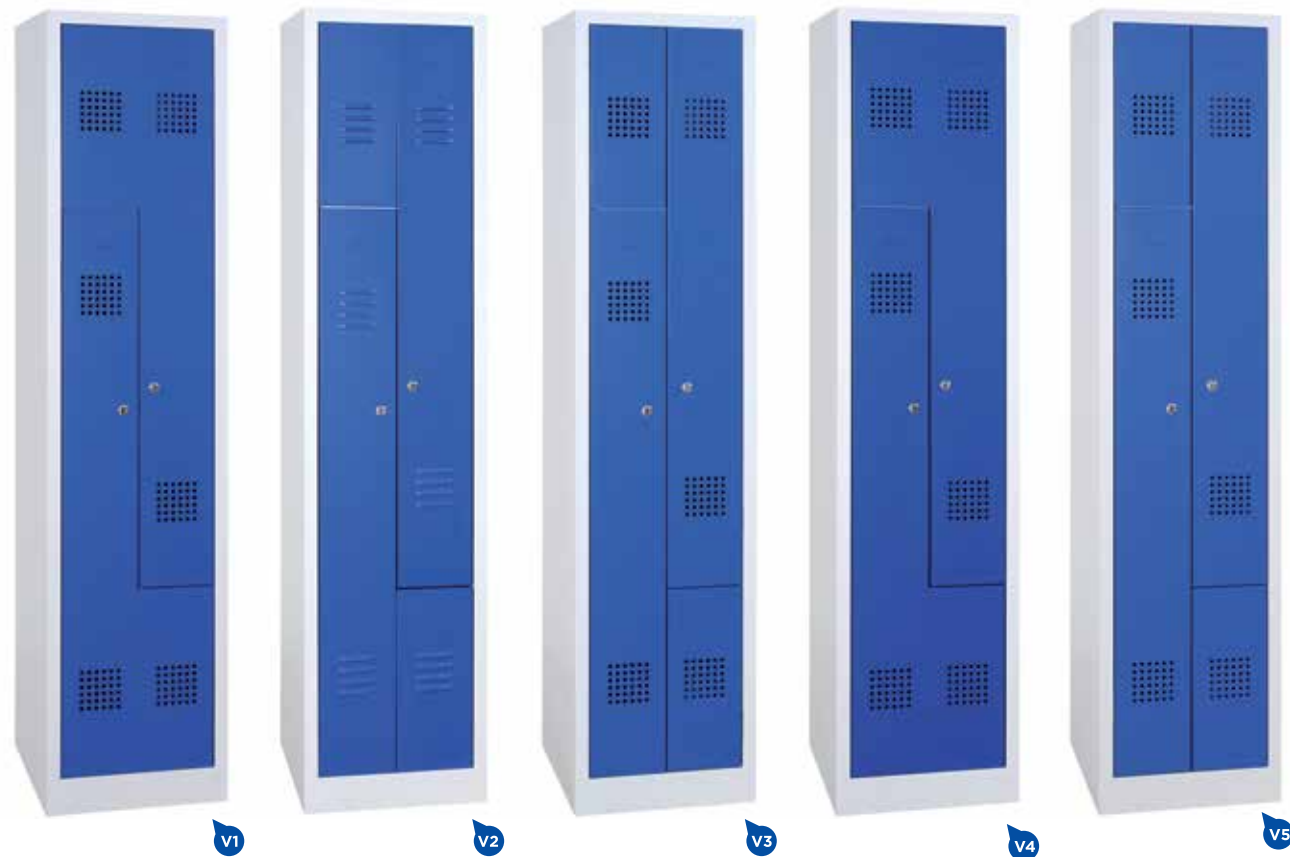

VERSION 1			
view			
catalogue code	WRZ/2.1840.V1	WRZ/4.1880.V1	WRZ/6.1812.V1
production code	152M0601-00101	152M0601-00102	152M0601-00103
no of door	2	4	6
door type	standard	standard	standard
ventilation	square perforated	square perforated	square perforated
height (mm)	1800	1800	1800
width (mm)	415	800	1185
depth (mm)	500	500	500

VERSION 2			
view			
catalogue code	WRZ/2.1840.V2	WRZ/4.1880.V2	WRZ/6.1812.V2
production code	152M0601-00104	152M0601-00105	152M0601-00106
no of door	2	4	6
door type	swing	swing	swing
ventilation	louvered	louvered	louvered
height (mm)	1800	1800	1800
width (mm)	415	800	1185
depth (mm)	500	500	500

VERSION 3			
view			
catalogue code	WRZ/2.1840.V3	WRZ/4.1880.V3	WRZ/6.1812.V3
production code	152M0601-00107	152M0601-00108	152M0601-00109
no of door	2	4	6
door type	swing	swing	swing
ventilation	square perforated	square perforated	square perforated
height (mm)	1800	1800	1800
width (mm)	415	800	1185
depth (mm)	500	500	500

VERSION 4			
view			
catalogue code	WRZ/2.1840.V4	WRZ/4.1880.V4	WRZ/6.1812.V4
production code	152M0601-00110	152M0601-00111	152M0601-00112
no of door	2	4	6
door type	standard	standard	standard
ventilation	round perforated	round perforated	round perforated
height (mm)	1800	1800	1800
width (mm)	415	800	1185
depth (mm)	500	500	500

VERSION 5			
view			
code	WRZ/2.1840.V5	WRZ/4.1880.V5	WRZ/6.1812.V5
production code	152M0601-00113	152M0601-00114	152M0601-00115
no of door	2	4	6
door type	swing	swing	swing
ventilation	round perforated	round perforated	round perforated
height (mm)	1800	1800	1800
width (mm)	415	800	1185
depth (mm)	500	500	500